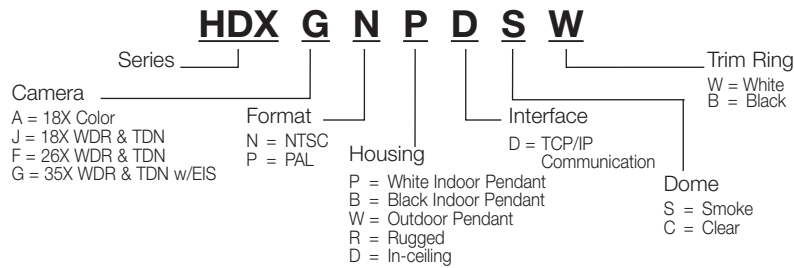

How to order

ACUIX IP

Example:
HDXGNWDCW =
35X WDR & TDN
w/EIS/NTSC/Outdoor
Pendant/Digital/
Clear/White