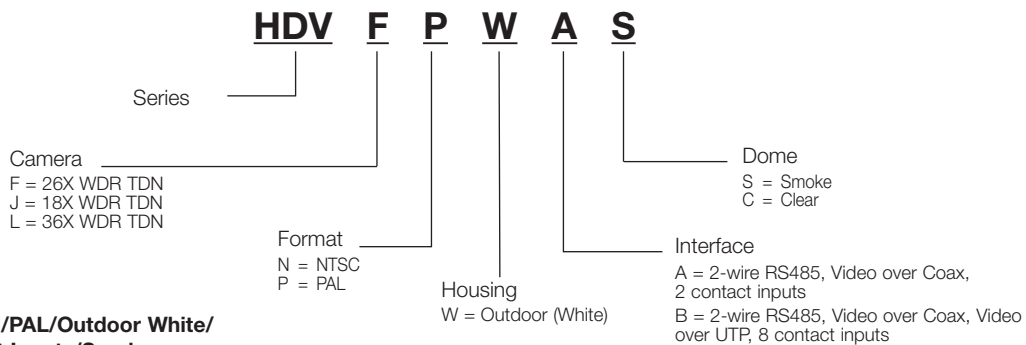

ACUIX ES - Outdoor Models

Example:
HDVFPWAS =
26X WDR & TDN/PAL/Outdoor White/
RS485 2 Contact Inputs/Smoke