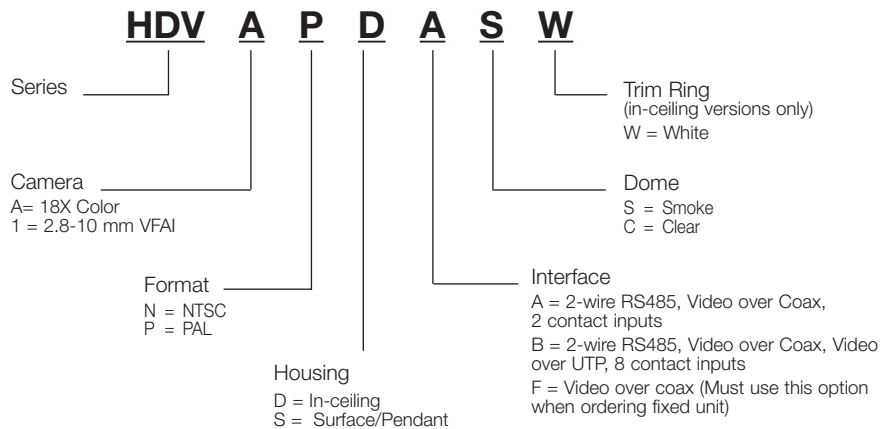

ACUIX ES - Indoor Models

Example (PTZ):
HDVAPDASW =
18X Color/PAL/In-ceiling/
RS485 2 Contact
Inputs/Smoke/White trim

Example (Fixed):
HDV1PDFSW =
2.8-10 mm VFAI Fixed/PAL/In-ceiling/
Video over coax/Smoke/White trim